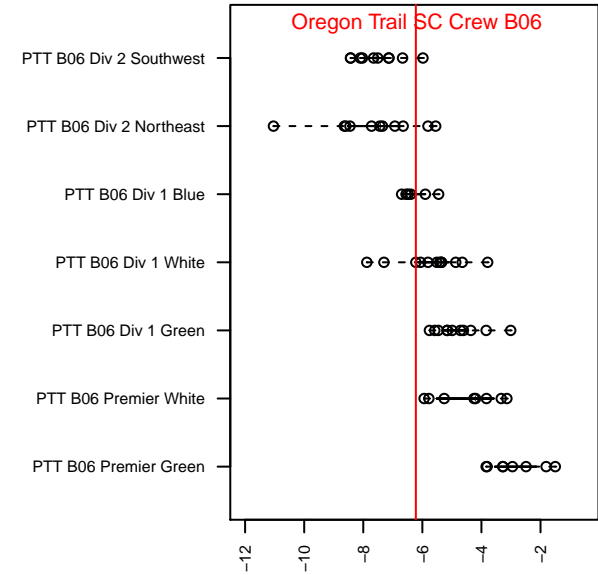

Oregon Trail SC Crew B06

, OR
 B06 total strength=669
 attack=0.82 defense=0.49
 fall league = PTT B06 Div 1 White
 spr league = Spr OYS B06 Div 1 White

alt names used:
 Oregon Trail SC Crew
 OREGON CITY CREW
 OCSC 06B OTFC Crew
 OCSC 06B – OTFC Crew
 OCSC 06B OTFC Crew

Venues played:
 2016 PCU Summer Classic U11 Gold
 2016 Mt Hood Challenge U11 Silver
 2016 Summer Slam Gold/Silver U11
 2016 PTT B06 Division 1 White
 2016 Spr OYS B06 Division 1 White

Oregon Trail SC Crew B06
 Dots are actual minus expected GF (blue circles) and GA (red triangles).
 Blue line is smoothed change in attack strength. Red is smoothed change in defense strength.

**attack and defense variance (black dot)
relative to other teams
and top 10 in region**

**attack and defense rating
relative to others at age
and all opponents in last 13 months**

Performance relative to 13 month average