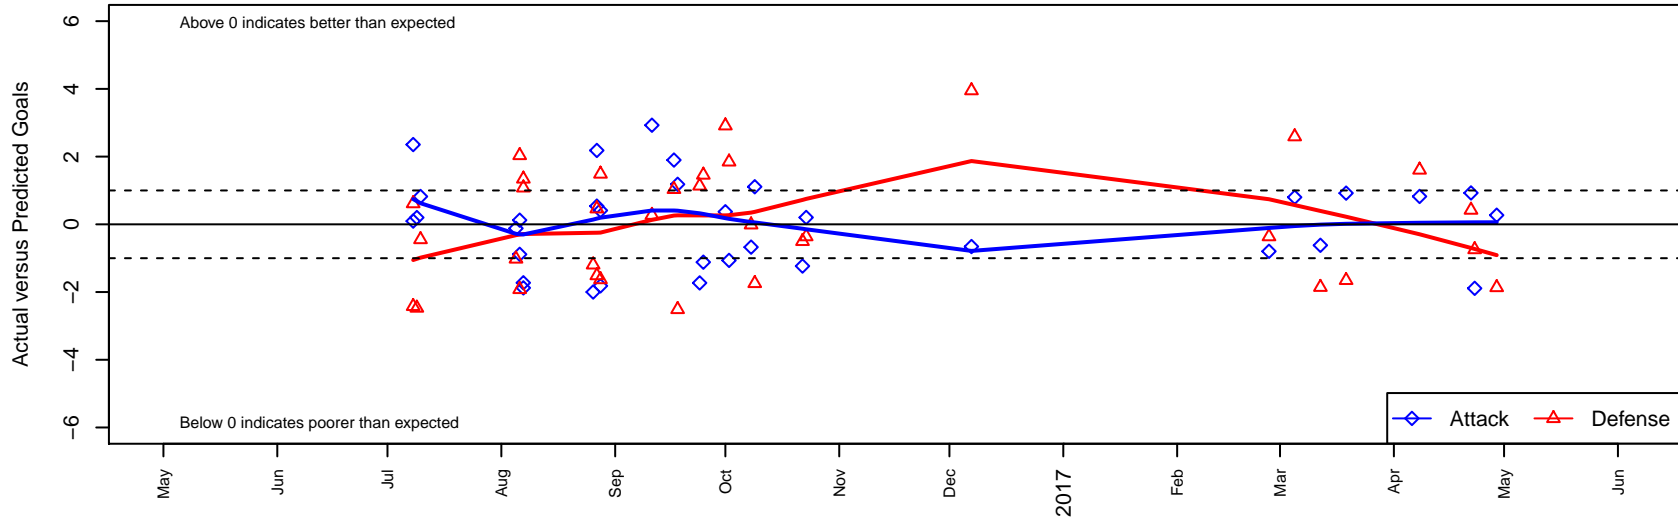

Oregon Trail SC Crew B06

, OR
 B06 total strength=669
 attack=0.82 defense=0.49
 fall league = PTT B06 Div 1 White
 spr league = Spr OYS B06 Div 1 White

alt names used:
 Oregon Trail SC Crew
 OREGON CITY CREW
 OCSC 06B OTFC Crew
 OCSC 06B – OTFC Crew
 OCSC 06B OTFC Crew

Venues played:
 2016 PCU Summer Classic U11 Gold
 2016 Mt Hood Challenge U11 Silver
 2016 Summer Slam Gold/Silver U11
 2016 PTT B06 Division 1 White
 2016 Spr OYS B06 Division 1 White

Oregon Trail SC Crew B06
 Dots are actual minus expected GF (blue circles) and GA (red triangles).
 Blue line is smoothed change in attack strength. Red is smoothed change in defense strength.

**attack and defense variance (black dot)
relative to other teams
and top 10 in region**

**attack and defense rating
relative to others at age
and all opponents in last 13 months**

Performance relative to 13 month average